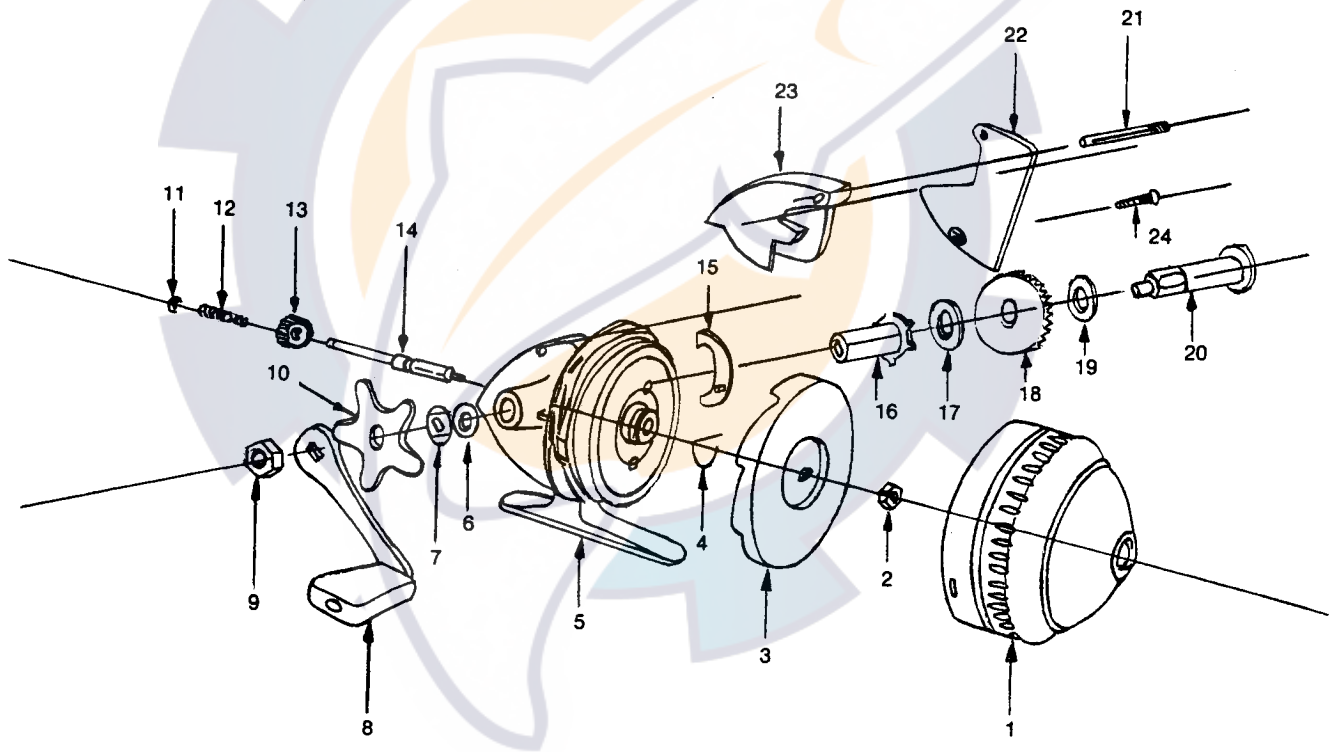

South Bend Tackle Co., Inc.

Division of GLADDING Corporation

135

3-100-135

SPIN CAST REEL

No. 3-100-135

Detail No.	Part Name	Part No.	Detail No.	Part Name	Part No.
1	Cone Assembly .....	PBA78	13	Pinion Gear .....	PBA13
2	Pickup Housing Nut .....	PBA8	14	Main Shaft .....	PBA12
3	Pickup Housing .....	PBA9	15	Anti-Reverse Pawl .....	PBA21
4	Trip Spring .....	PBA11	16	Gear Stem Bearing .....	PBA22
5	Frame Assembly (With Line) .....	PBA79	17	Drag Fibre Washer .....	PBA23
6	Gear Stem Washer .....	PBA20	18	Drive Gear .....	PBA24
7	Drag Tension Washer .....	PBA19	19	Drag Fibre Washer .....	PBA23
8	Crank Assembly .....	PBA80	20	Gear Stem .....	PBA25
9	Crank Nut .....	PBA16	21	Thumb Lever Stud .....	PBA28
10	Drag Star .....	PBA18	22	Cover Plate .....	PBA81
11	Spring Retainer .....	PBA15	23	Thumb Lever .....	PBA36
12	Spring .....	PBA14	24	Cover Plate Screw .....	PBA82